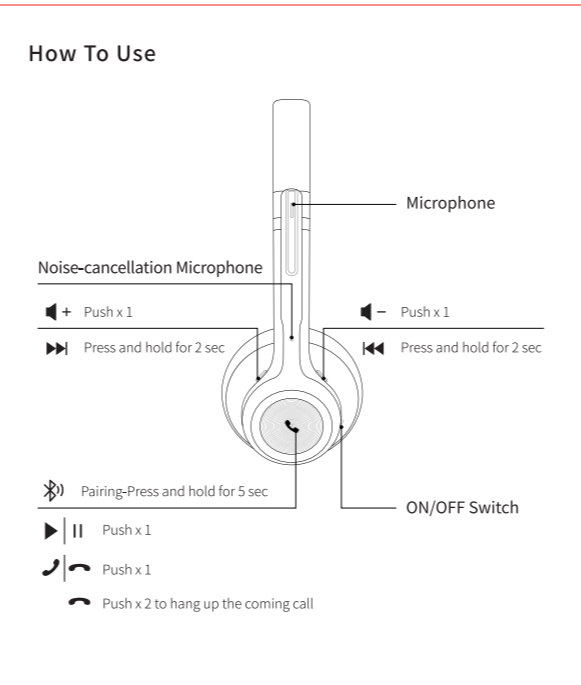

Product Information

Bluetooth Specification	Bluetooth V5.0
Frequency	2.402-2.480GHz
Supported Profile	HFP, A2DP, AVRCP
Operation Range	20 meters (Open Space)
Working Time	Call: 12h Music: 15h
Battery Type	3.7V, 400mAh Lithium Polymer Battery
Charging Time	2h (5V-500mA)
Operating Temperature	-10-50°
Dimension	169mm(L)* 178mm(W)* 68mm(H)
Net Weight	140g

LED Indicator Overview

Powered on	Flashing green for 2 seconds
Powered off	Flashing red for 2 seconds
Pairing	Flashing blue
Pairing successful	Solid blue and then go off
Factory reset	Fast flashing purple for 2 seconds
Firmware update	Flashing purple every second
Battery level <= 15%	Fast flashing red
Battery level 15-30%	Solid red
Charging, battery level < 30%	Flashing red every 2 seconds
Charging, battery level 30%-70%	Flashing yellow every 2 seconds
Charging, battery level > 70%	Flashing green every 2 seconds
Fully charged	Solid green