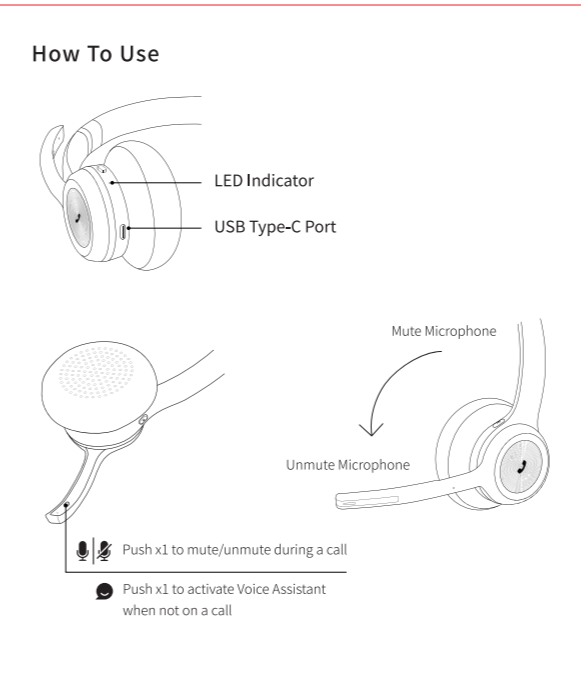

Product Information

Bluetooth Specification	Bluetooth V5.0
Frequency	2.402-2.480GHz
Supported Profile	HFP, A2DP, AVRCP
Operation Range	20 meters (Open Space)
Working Time	Call: 12h Music: 15h
Battery Type	3.7V, 400mAh Lithium Polymer Battery
Charging Time	2h (5V-500mA)
Operating Temperature	-10-50°
Dimension	169mm(L)* 178mm(W)* 68mm(H)
Net Weight	140g

LED Indicator Overview

Powered on	Flashing green for 2 seconds
Powered off	Flashing red for 2 seconds
Pairing	Flashing blue
Pairing successful	Solid blue and then go off
Factory reset	Fast flashing purple for 2 seconds
Firmware update	Flashing purple every second
Battery level <= 15%	Fast flashing red
Battery level 15-30%	Solid red
Charging, battery level < 30%	Flashing red every 2 seconds
Charging, battery level 30%-70%	Flashing yellow every 2 seconds
Charging, battery level > 70%	Flashing green every 2 seconds
Fully charged	Solid green