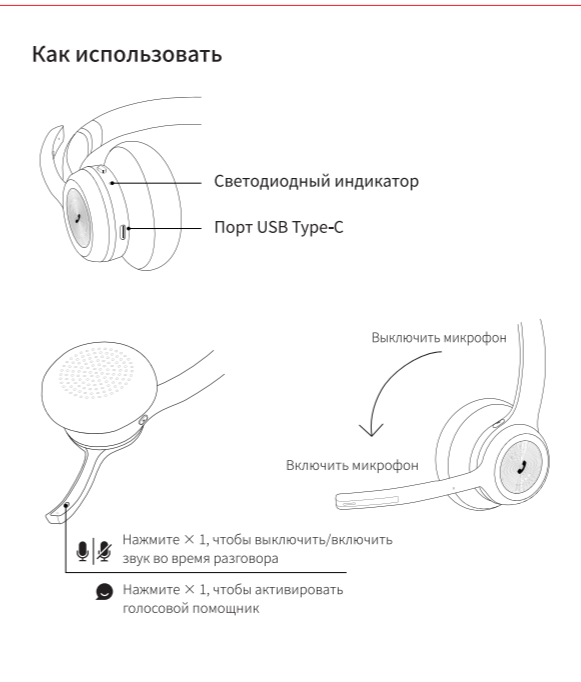

Режимы светодиодного индикатора

Включено	Мигает зеленым в течение 2 секунд
Выключено	Мигает красным в течение 2 секунд
Сопряжение	Мигающий синий
Сопряжение успешно	Горит синий, затем гаснет
Сброс к заводским настройкам	Быстро мигает фиолетовым в течение 2 секунд
Обновление прошивки	Мигает фиолетовым каждую секунду
Уровень заряда батареи <= 15%	Быстро мигающий красный
Уровень заряда батареи 15-30%	Сплошной красный
Зарядка, уровень заряда батареи < 30%	Мигает красным каждые 2 секунды
Зарядка, уровень заряда батареи 30%-70%	Мигает желтым каждые 2 секунды
Зарядка, уровень заряда батареи > 70%	Мигает зеленым каждые 2 секунды
Полностью заряжена	Горит зеленый

Обновление прошивки

Скачайте на сайте nearby.co чтобы загрузить последнюю версию программного обеспечения и воспользоваться дополнительными функциями.

Меры предосторожности

- Несанкционированный демонтаж и сильное воздействие могут повредить устройство.
- Не погружайте устройство в воду или любую другую жидкость. Храните его в сухом и прохладном месте.
- Обращайтесь с упаковочными материалами, устройством, батареей и другими электронные компоненты должным образом.
- Постоянные звуки высокой громкости могут повредить слух человека.

名称: HP30英俄文说明书
材质: 128g铜版纸
成品尺寸: 80*90 mm 展开尺寸: 560*90 mm
折页方式: 风琴折